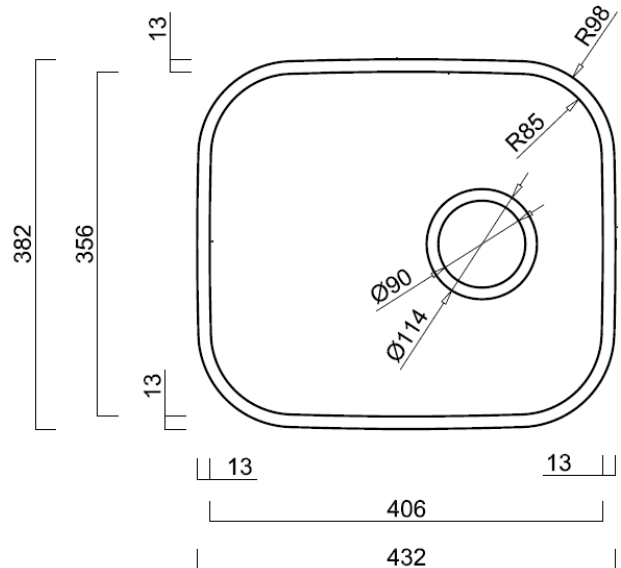

**Product Specification Sheet
 B3-90OF**

E&OE – it is recommended all measurements are taken directly from the product. Specification subject to change without notice, always consult the literature supplied with the product. Coloured images are indicative only.